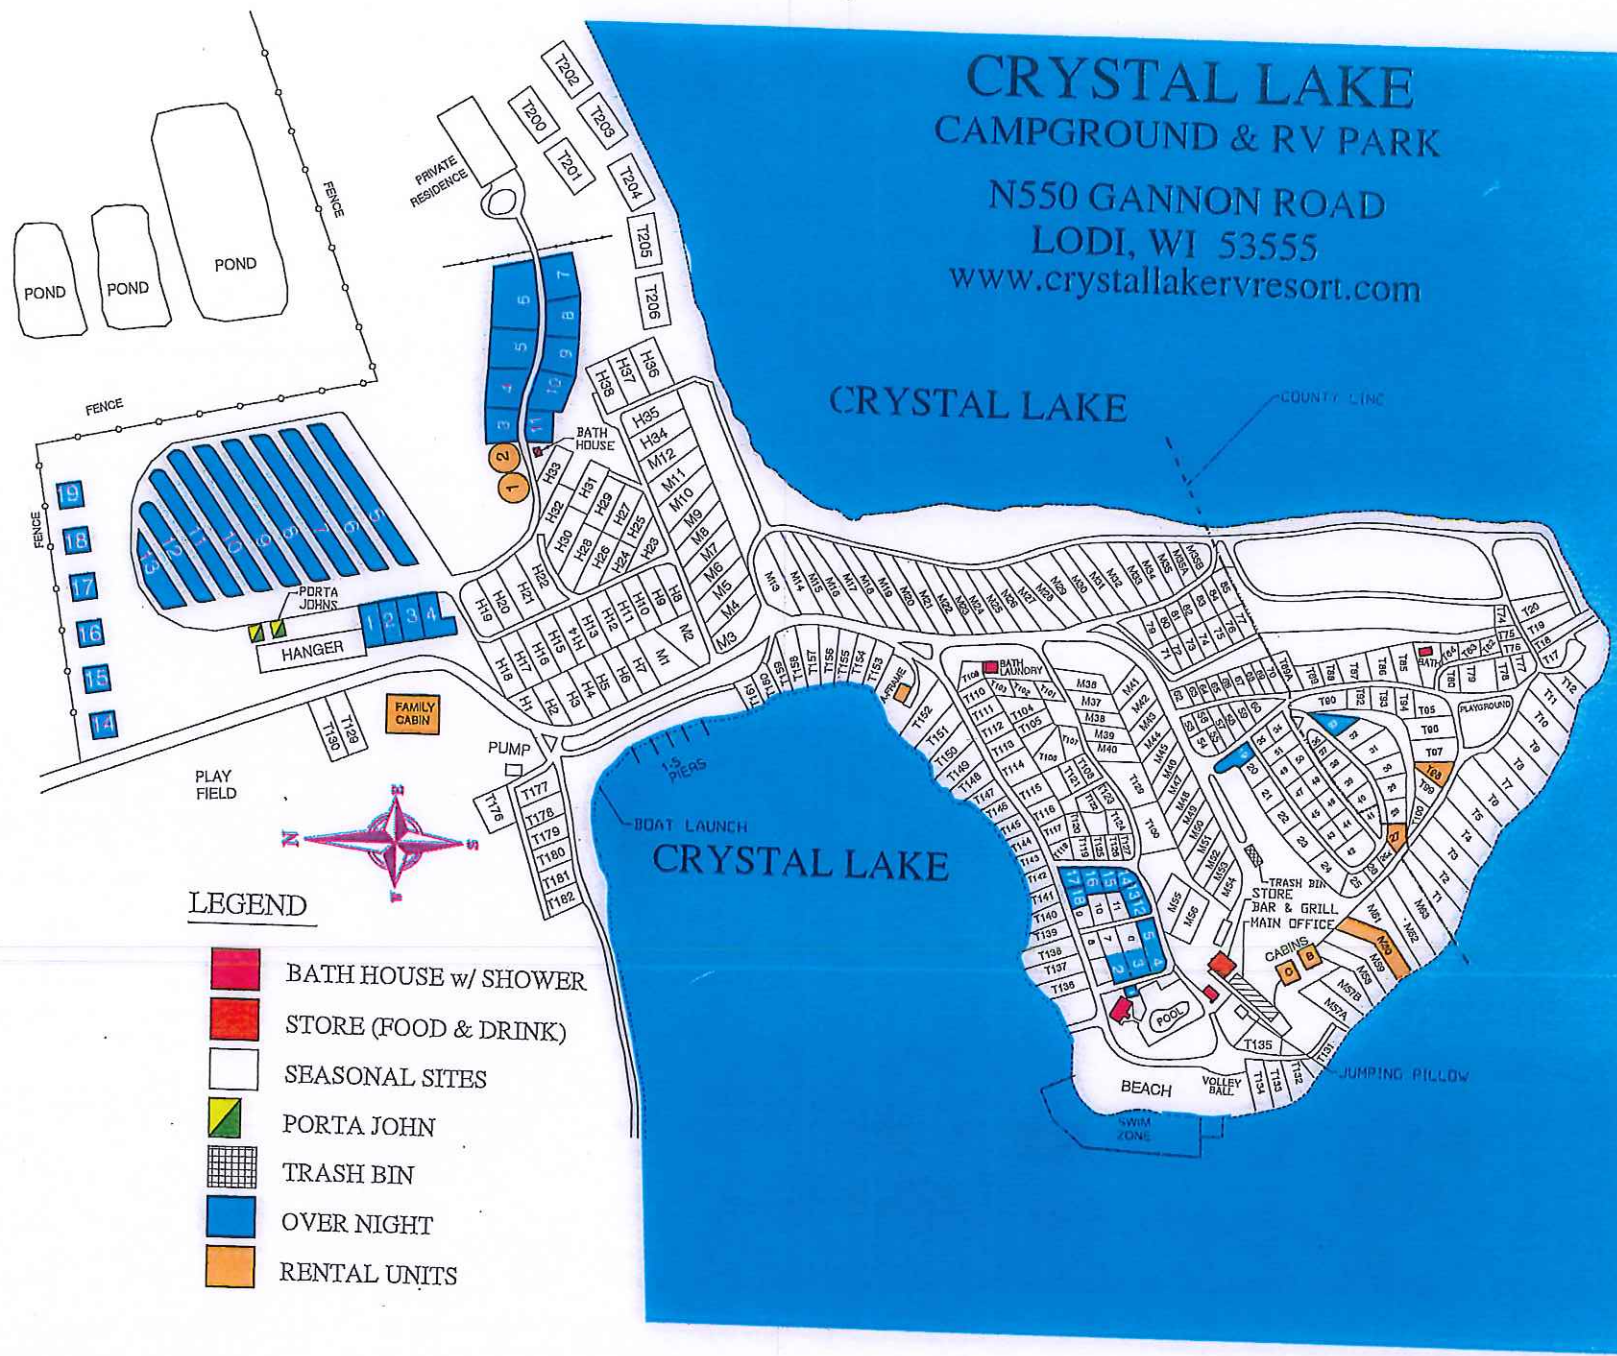

CRYSTAL LAKE CAMPGROUND & RV PARK

N550 GANNON ROAD
LODI, WI 53555
www.crystallakervresort.com

LEGEND

- BATH HOUSE w/ SHOWER
- STORE (FOOD & DRINK)
- SEASONAL SITES
- PORTA JOHN
- TRASH BIN
- OVER NIGHT
- RENTAL UNITS